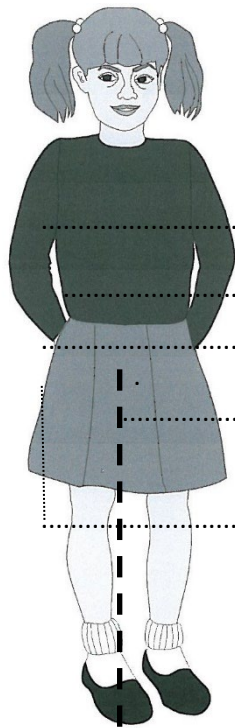

HOW TO MEASURE

Chest Place the tape close up to under the arms, measure chest at the fullest part.

Waist Measure around the natural waistline

Hips

Measure around the bottom, at the fullest part

Inside Leg

Measure from the crotch to the hem of trousers

Kilt length below knee

CONVERSION CHART

GARMENT SIZE		6	8	10	12	14	16	18		
CHEST SIZE	inches	28	30	32	34	36	38	40	42	44 46
	cm	71	76	81	86	91	96	102	107	112 117

GARMENT SIZE		6	8	10	12	14	16
WAIST SIZE	inches	24	26	28	30	32	34
	cm	61	66	71	76	81	86

SHOE/SOCK SIZE	UK	12.5-3.5	4 - 7	7 - 11
	<i>euro</i>	31 - 36	37 - 41	41 - 46